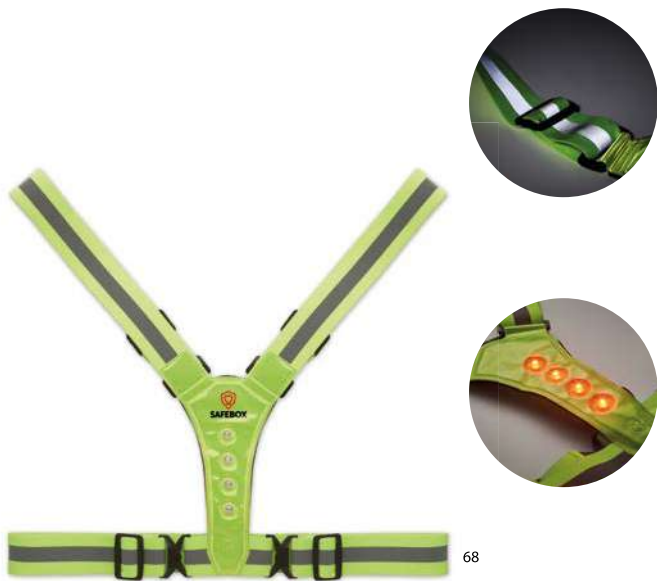

Roundvisible MO2100

Adjustable 360° reflective body belt with 4 LED on front and 4 LED's on the back and silver stripes. Included 2 CR2032 battery. For promotional use only. Size 50x44cm. Printtechnique: screen printing, DL