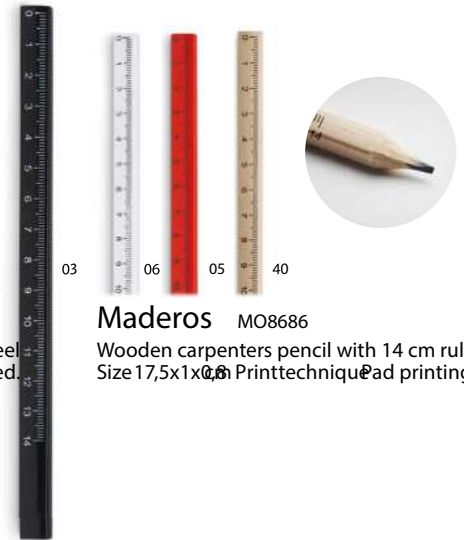

Foldable multi-tool in stainless steel with stainless steel pliers. 9 tool functions. 600D polyester pouch included. Size 7x3,3x1,6cm Printtechnique pad printing,L

03

Maderos MO8686

Wooden carpenter's pencil with 14 cm ruler. Size 17,5x1x0,6cm Printtechnique pad printing,L