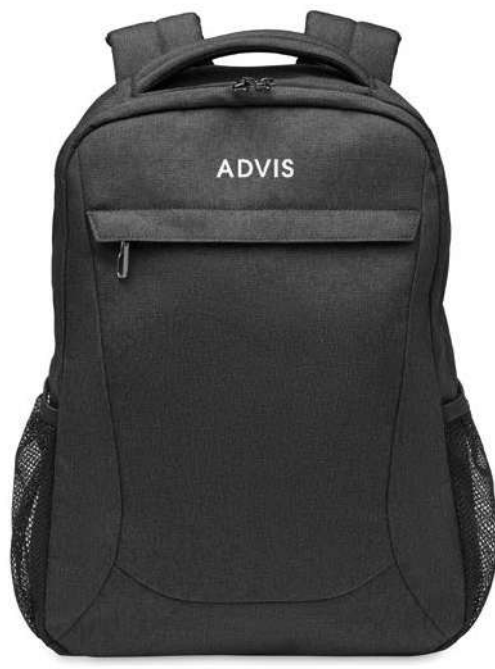

Sophis MO6901

Travel Tech backpack in 600D RPET polyester. Modular / including several compartments. Size 33x18x48cm. Printtechnique Screen transfer, S, TD

Hana MO2047

15 inch laptop backpack in 600D RPET polyester. 3 large zippered external compartments fully padded with several inside pockets. It has two mesh side pockets. Adjustable shoulder straps. Padded mesh airflow and trolley holder on reverse side. Size 45x31x18cm. Printtechnique Screen transfer, S, TD