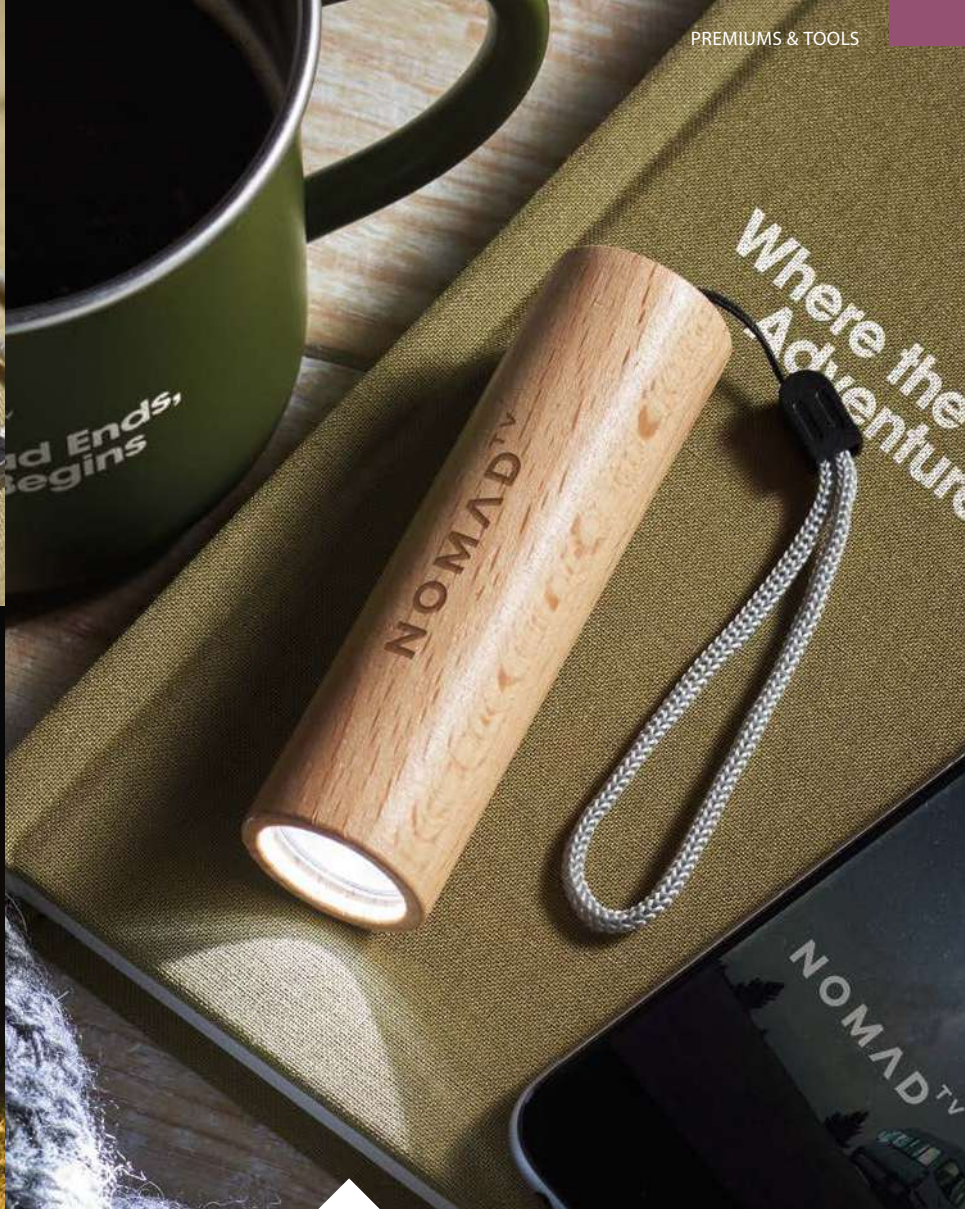

Teles

MO6695

40

Beech wood torch with 5W COB light. 3 AAA batteries required, not included. Size 18,1x2,3m. Printtechnique Pad printing, L