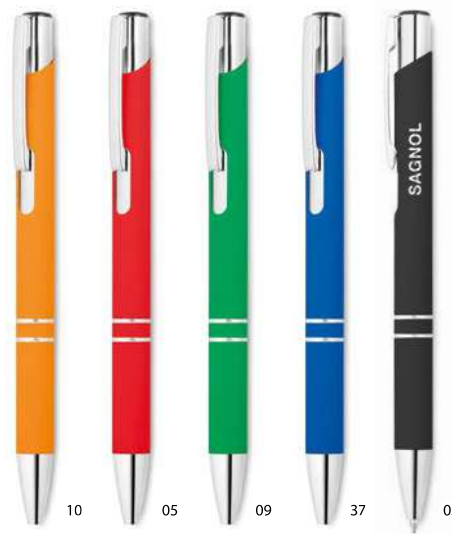

Florina MO2157

Twist action ball pen in recycled aluminium with stylus. Blue ink
Size $\varnothing 1 \times 13,5$ cm Printtechnique Pad printing, L

KC8893  MO8893 

Bern KC8893/MO8893

Push button pen in aluminium finish. Blue ink
Size $\varnothing 1 \times 13,5$ cm Printtechnique Pad printing, L