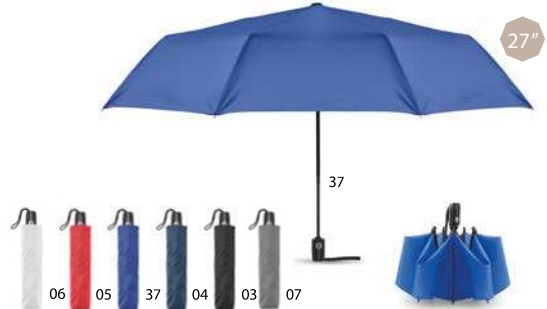

Rochester MO6745

27 inch 3 fold auto open/close windproof umbrella. 190T pongee material black plated steel shaft. Fibreglass ribs, 1 part black plating inside frame. Black PP handle with button. With matching pouch. Size 097x65m. Printtechnique screen printing, T1, TD, TS