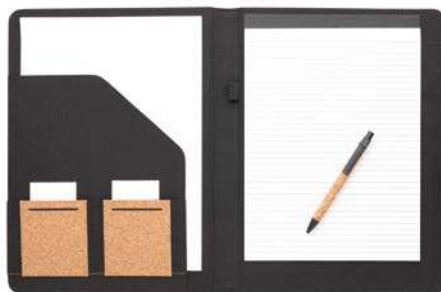

Concork MO2229

A4 cork conference folder. Refillable A4 notepad. 30 recycled paper lined sheets. Matching pen and pen holder. 2 card holders and one large compartment. Size 25,5x2x33,5cm. Printtechnique: Pad printing, S, T1, TD, L, B