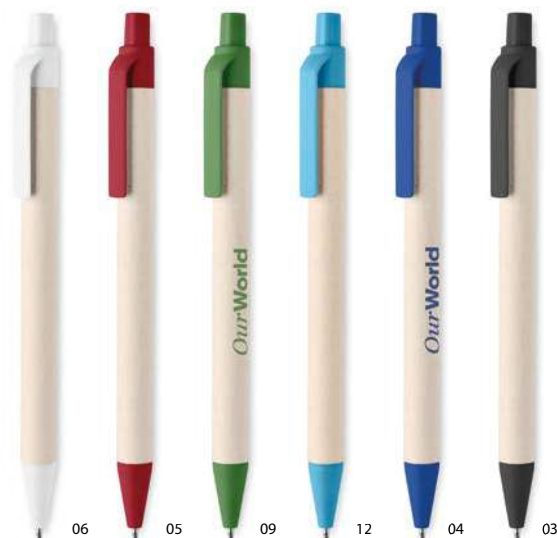

From milk carton to handy stationary

A5 notebook with hard cover made of 70% recycled milk carton pack and 30% recycled paper. Casebound. 160 lined pages (80 sheets 80 gsm) made of recycled paper. Elastic closure strap, ribbon. Size 14,5x21,5x1,5cm. Printtechnique Pad printing, S,B,PD

Mito Pen MO6822

Push button ball pen with recycled milk cartons barrel (70 % recycled milk carton and 30% recycled paper) and PLA parts (in 100% biodegradable corn). Blue ink. Size 13,9x1,3x0,9cm. Printtechnique Round screen printing, P,PD