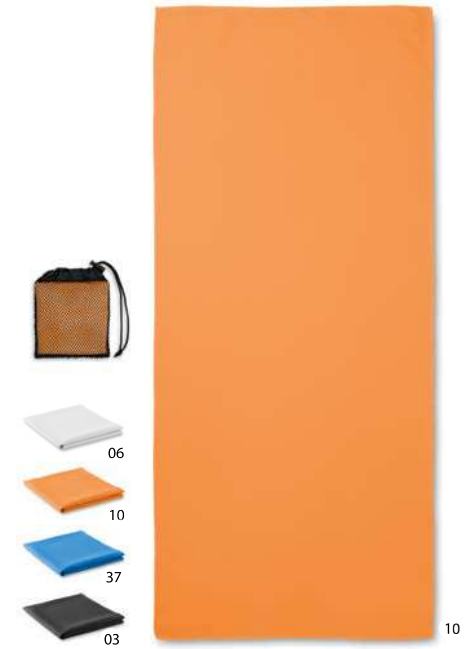

Tuko MO9025

Sports towel made of 20% polyamide and 80% microfiber. Including a mesh pouch. Size 80x80cm. Printtechnique: screen printing, T1, TD, E