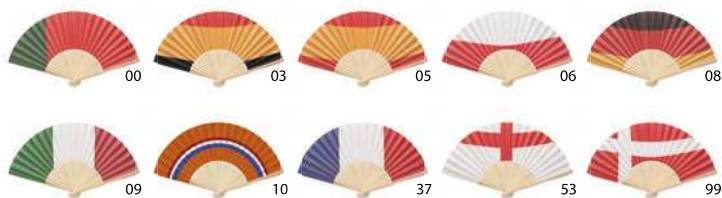

06

06

Flag Fun MO9275

Eyewear with country flag design
Size 14x4,6x11cm
Printtechnique Pad printing, DO1

Werel MO8274

Body paint flag stick presented in silver case and transparent in the middle
Size 7x3,8x1,9cm
Printtechnique Pad printing, DO1, DL