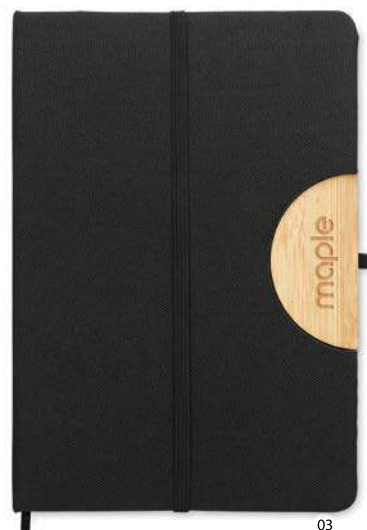

Blama MO6576

A5 notebook with 600D RPET hard cover with bamboo detail with a smartphone stand function. Casebound. 160 lined pages (80 sheets). 70 gsm recycled paper. Matching elastic closure strap, ribbon page-marker and pen holder. Size 21x14,5x1,6 cm. Printtechnique Pad printing, S, L, T1, TD