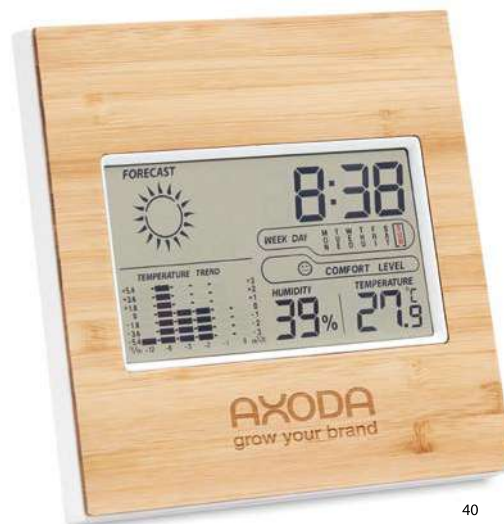

40

Turku MO9959

Weather station with bamboo front, multi-functional thermometer. Includes a clock, temperature, humidity display and calendar. 2 AAA batteries not included. Size 13x2,3x1,5. Printtechnique Pad printing, L