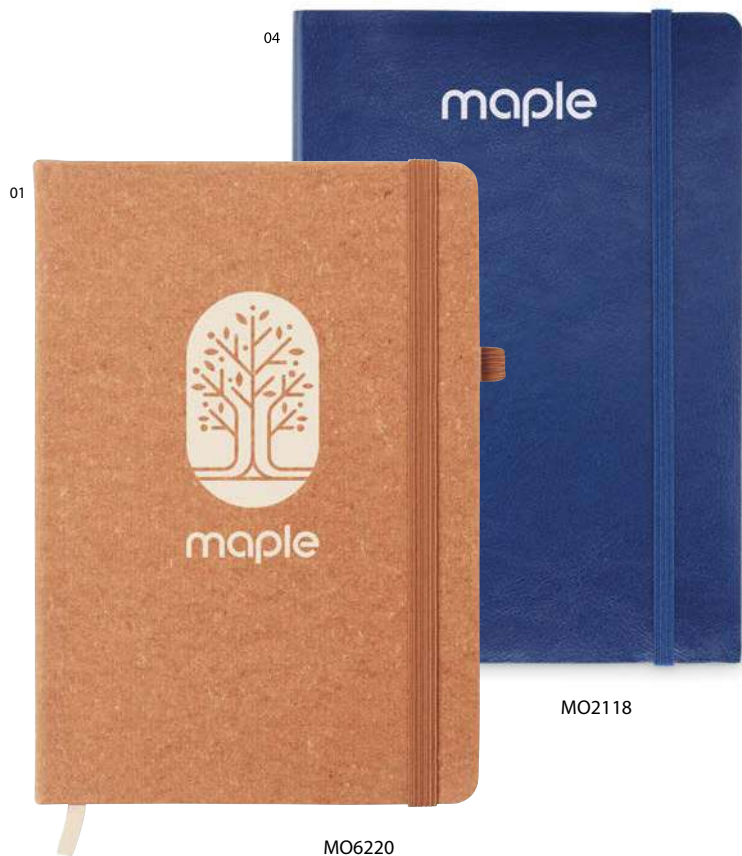

03

04

06

Neilo Set MO9348

A5 notebook with 2-in-1 stylus ball pen. Hard PU cover. Casebound. 144 lined pages (72 sheets). Matching ball pen with touch screen stylus. Blue ink. Matching elastic closure strap and ribbon page-marker. Size 14,8x21mm. Printtechniquead printing,S,L

Bestsellers
in recycled
materials.

MO6835

MO9900

10

Arpu MO6835

A5 notebook with 70% recycled pre-consumer leather and 30% latex PU cover. Casebound. 192 lined pages recycled paper (96 sheets). Matching elastic closure strap and pen holder. Size: 21,2x14,6x1,6 cm. Printtechnique: Pad printing, S,T,TD,B,PD

Breta MO2118

A5 notebook with soft recycled PU (81% recycled polyester and 19% PU) cover. Casebound. 160 lined pages (80 sheets). Matching elastic closure strap and ribbon bookmark. Expandable inner pocket in the size 20,8x14,1 cm. Printtechnique Pad printing, S, T1, TD, B