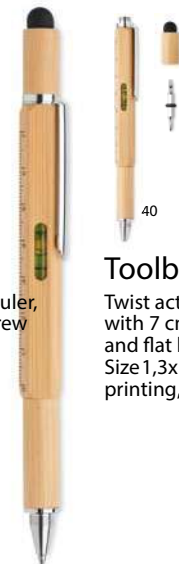

Toolpen MO8679 •
Twist action spirit level pen in ABS with ruler, stylus and phillips head and flat head screw driver bits. Black ink. Size 14,5x1,1x1,1 cm. Printtechnique Laser engraving, Pad printing, L, PD

Toolbam MO6559 •
Twist action spirit level pen in bamboo with 7 cm ruler, stylus and Phillips head and flat head screw driver bits. Blue ink. Size 1,3x1,3x1,3 cm. Printtechnique Laser engraving, Pad printing, L, PD