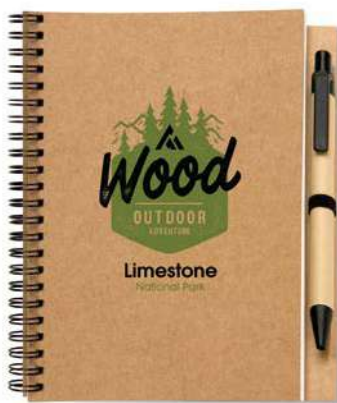

Bloquero Plus KC7013

Recycled paper notebook with pen. Twin-wire. 140 plain recycled paper pages (70 sheets). Push button ball pen in recycled carton and biodegradable plastic. Blue ink. Matching elastic pen holder. Size 26x10cm. Printtechnique Pad printing, S, DO1, DL, B

Bloquero KC7012

Recycled paper notebook with pen. Twin-wire. 140 plain recycled paper pages (70 sheets). Push button ball pen in recycled carton and biodegradable plastic. Blue ink. Matching elastic pen holder. Size 18x13x0,8cm. Printtechnique Pad printing, S, DO1, DL, B

Cartopad MO7626

Recycled paper notebook with matching pen. Soft paper cover with pen holder. Casebound. 160 lined pages (80 sheets). Matching push button ball pen in recycled carton and biodegradable plastic. Blue ink. Size 11x8,5x0,8cm. Printtechnique Pad printing