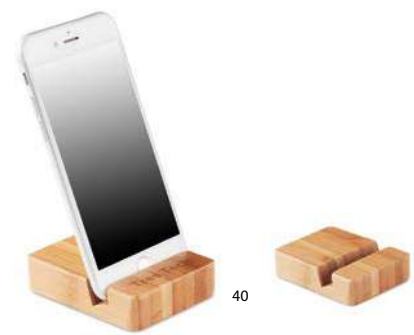

40

Poy MO6888

Mini smartphone stand in bamboo material. Size 7,2,5x1,9m. Printtechnique: Laser engraving, P

40

Caracol MO9706

Smartphone stand and amplifier in bamboo material. Size 10x6x3,4m. Printtechnique: Pad printing, DO1, DL, L

40

Robin MO6603

Bamboo tablet or smartphone stand. Size 17,6x7,1x1,5m. Printtechnique: Laser engraving, DO1, DL, P

40

Whippy MO9944

Bamboo phone stand holder. It includes 2 parts, you can assemble it vertically to hold your phone. Size 14x8x0,7m. Printtechnique: Pad printing, L, DO1, DL

40

Apoya MO9693

Smartphone stand in bamboo material. Size 7,5x6x2m. Printtechnique: Pad printing, DO1, DL, L

Make your phone stand out

These practical and versatile phone stands can be used in a variety of ways, from improving posture at work to providing hands-free entertainment and navigation at home and on the go. Branded with your company logo, they make a great gift that keeps your brand top-of-mind while improving everyday connectivity.