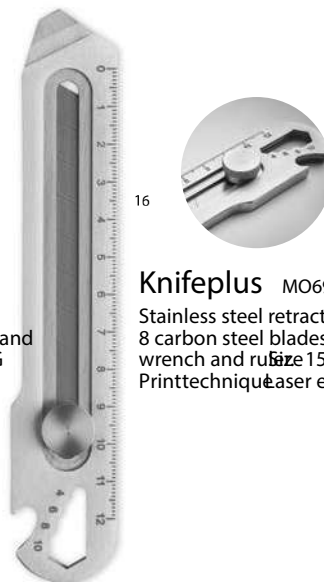

Retool MO2072 •
Twist action spirit level pen in stainless steel with ruler, stylus and Phillips head and flat head screw driver bits and LED. 3 AG batteries included. Blue ink. Size 1,6x1,6x1,6 cm. Printtechnique Laser engraving, Pad printing, PD

Knifepus MO6970 •
Stainless steel retractable knife with 8 carbon steel blades, bottle opener, wrench and ruler. Size 15,9x2,8x1,3 cm. Printtechnique Laser engraving, Pad printing, PD