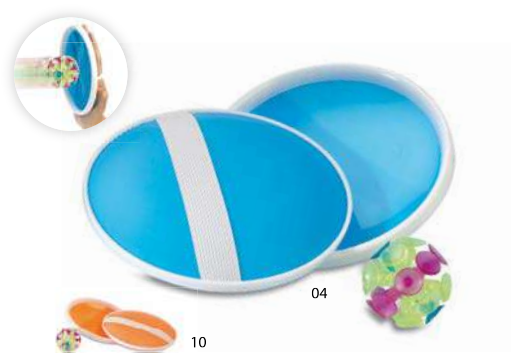

Siesta IT1628

PVC beach pillow in rectangular shape.
Size 30,5x20,5x7cm
Printtechnique screen printing

Sydney KC1312

Frisbee 23 cm size Ø23x2cm
Printtechnique pad printing, S, DL

Atrapa IT3087

Foldable polyester frisbee packed in a polyester pouch.
Size Ø24x4cm
Printtechnique screen printing, T1, TD