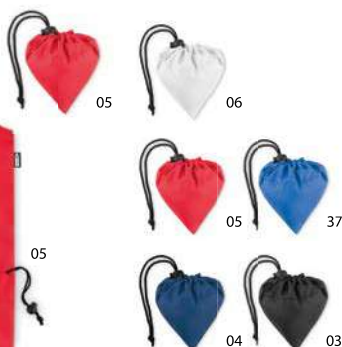

Tote MO6188 100gr

RPET laminated non woven shopping bag with long handles. 100 gr/m². Size 38x42cm Printtechnique screen printing