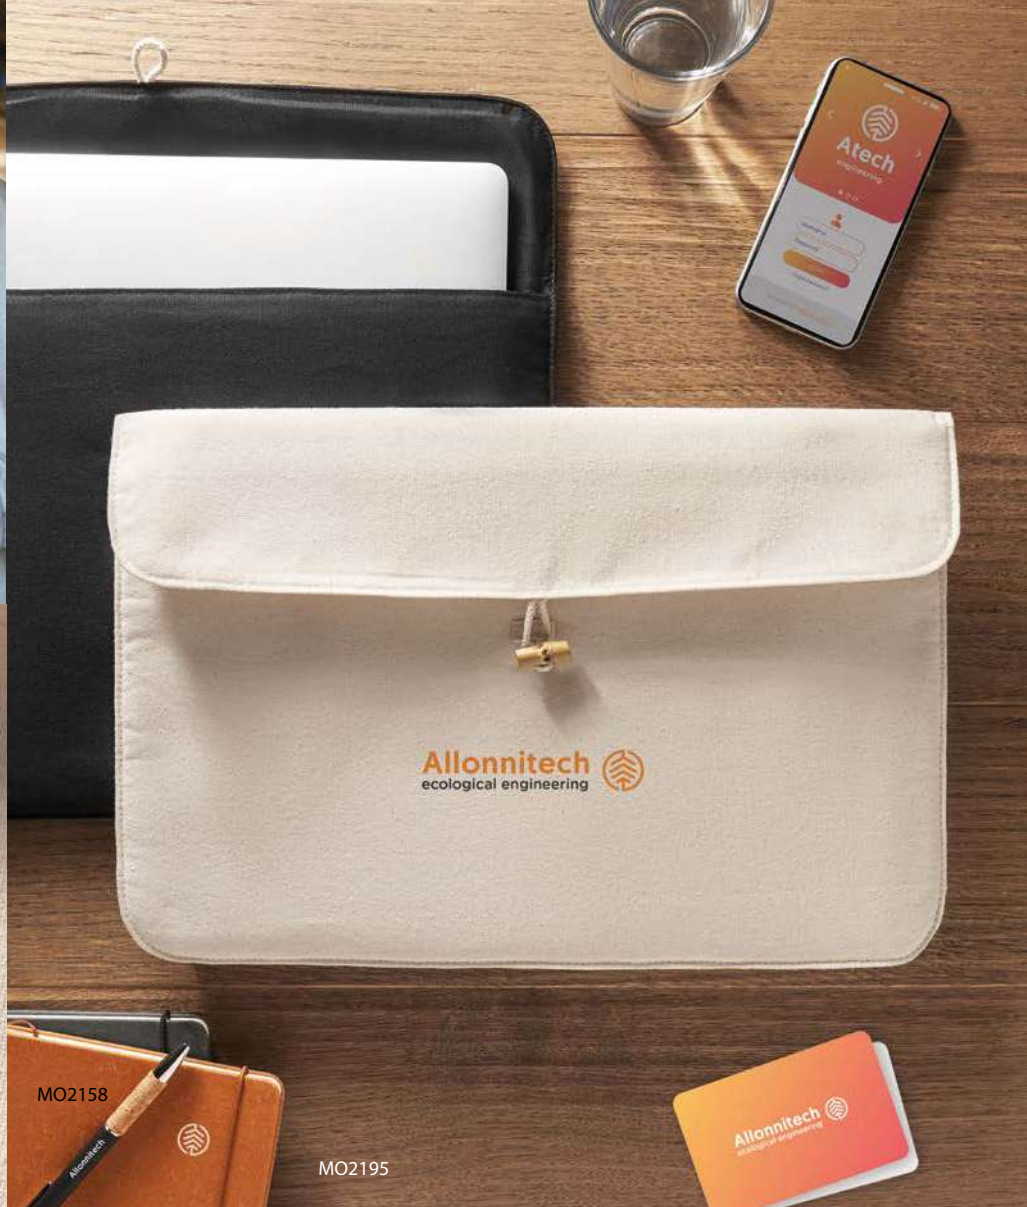

Aosta MO8857

Push button ball pen in rubberized finish. Blue ink.
Size $\varnothing 1 \times 13,5$ cm Printtechnique Laser engraving

MO2158

MO2195

13

Cotin MO2191 •
15 inch padded laptop pouch in 220 gr/m² cotton. Inner lining 120 gr/m². Bamboo button. Size 19.5x27cm
Printtechnique Screen printing, T1, TD