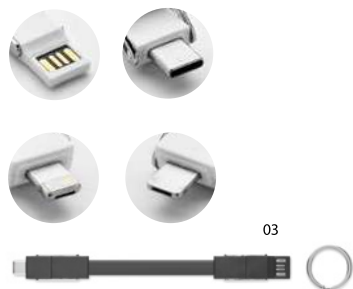

Key C MO6820
Key ring with 4-in-1 charging cable. In/Output: Type-C x2, Type-A, Micro-B (2 in 1 pin) and Type C. Size 12,3x1,4x0,7m
Printtechnique Pad printing