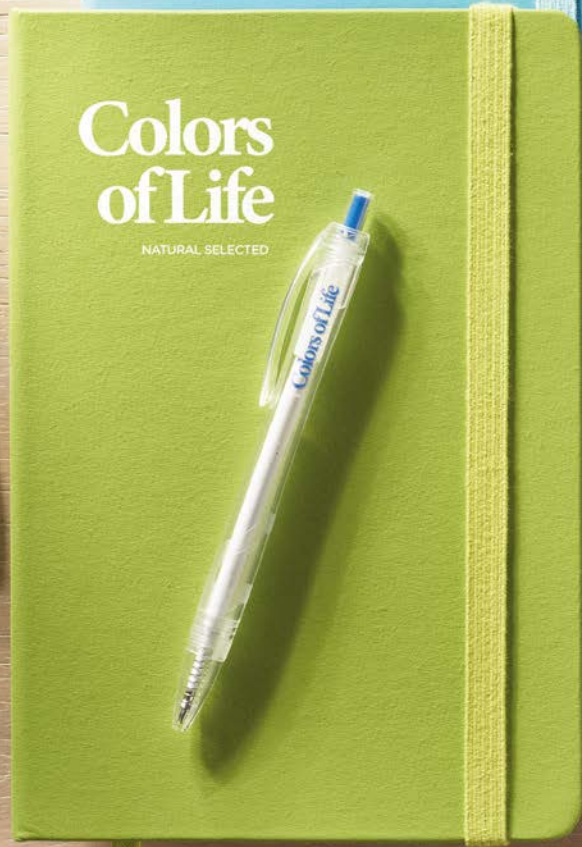

10

Arpu MO6835

A5 notebook with 70% recycled pre-consumer leather and 30% latex PU cover. Casebound. 192 lined pages recycled paper (96 sheets). Matching elastic closure strap and pen holder. Size: 21,2x14,6x1,6 cm. Printtechnique: Pad printing, S,T,TD,B,PD