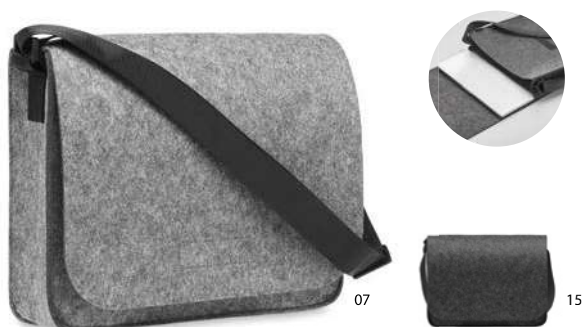

Baglo MO6186

RPET felt messenger or laptop bag with hook and loop closure. Fits a 15 inch laptop. Size 36x8x27m. Printtechnique: Screen printing, T1, TD, B