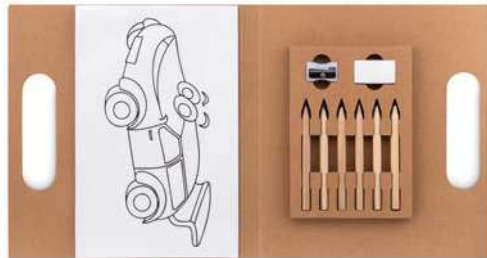

13

13

99

Colopad MO8769

Colouring set with 24 pages 6 of which have pictures for children to colour in and 18 blank pages. Includes 8 colouring pencils, 1 wooden sharpener and 20 colouring sheets. Size 21,5x18,5cm Printtechnique Screen printing

Folder2 Go MO8544

Children colouring set with 30 colouring sheets. Includes 6 colouring pencils, sharpener and eraser. Size 20x1,6x21cm Printtechnique Pad printing,S,DO1,DL

Recreation MO7389

Colouring set in clear box contains 8 wooden pencils and 20 paper drawings. Size 13,0x14,5x1,5cm Printtechnique Pad printing,PD

13

13

13

Little Vangogh MO9873

Colouring set with 6 coloured wooden pencils, 1 wooden sharpener and 20 colouring sheets. Size 9x7,5x1,5cm Printtechnique Pad printing,DL

Street MO8929

4 coloured chalk sticks. 25 mm diameter. Size 9,5x2,5x1,0cm Printtechnique Pad printing,PD,DO1,DL

Tamago MO6479

Set of 6 chalk eggs in a cardboard egg box. Size 15x10x7cm Printtechnique Pad printing,DO1,DL