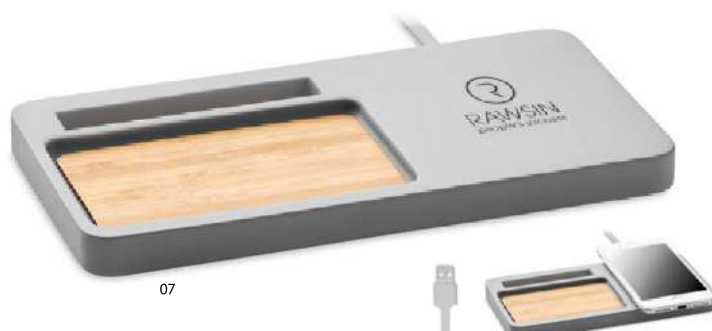

06

Kerala MO9665

Wireless charger with bamboo top, USB hub and smartphone stand/holder. USB output DC5V/1A. Wireless output: DC5V/1A (5W). Compatible latest Androids, iPhone X and newer. Including type-C cable. Size 18,5x11,5x1,7 cm. Printtechnique Pad printing, S, L

06

Malabar MO9666

Wireless charger storage box with bamboo top, USB hub and smartphone stand/holder. USB output DC5V/1A (5W). Wireless output: DC5V/1A. Compatible latest Androids, iPhone X and newer. Including type-C cable. Size 25,5x13,5x1,7 cm. Printtechnique Pad printing, L

40

Odos MO6453

10W Bamboo wireless charger with stand functionality. Output: DC 9V/1.1A suitable for quick charging. Compatible with latest Android and iPhone newer. Size 13x8x1,7 cm. Printtechnique Pad printing, L, DO1, DL