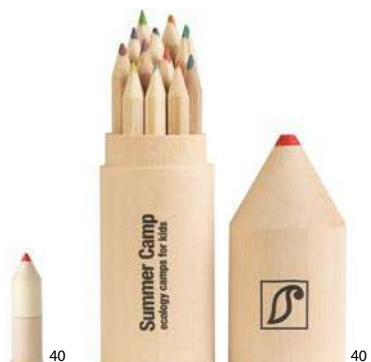

Bow MO6836

Set of 4 highlighter coloured pencils in kraft box. Size $17,5 \times 0,75$ cm. Printtechnique Pad printing, PD, DL

Coloret IT2691

12 wooden pencils in pencil shaped wooden box. Size $\varnothing 3,5 \times 13,5$ cm. Printtechnique Pad printing, DL