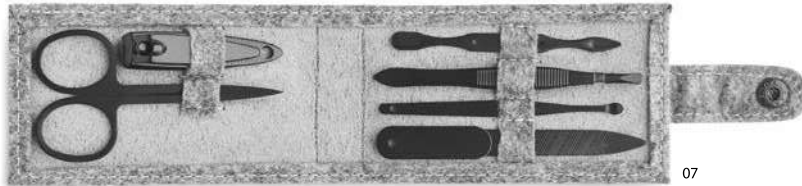

Self-care routine

07

Nailkit Felt MO2140
6 piece stainless steel manicure set in rectangular RPET felt pouch Size 11x6,2cm Printtechnique screen printing,T1,TD,B