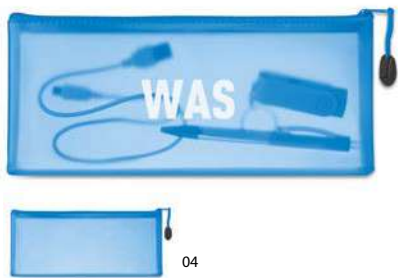

15

Penlo MO9819

PET Felt zippered pencil case. Size 21x7m

04

03

Iris MO8176

Pencil case in foam with carrying strap. Size 20x5x2,5m Printtechnique screen transfer, TD

04