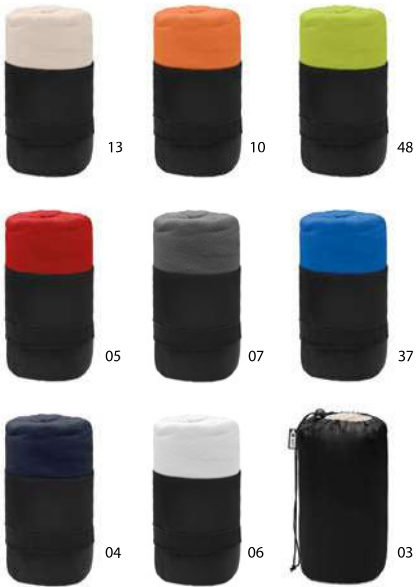

MORE THAN GIFTS