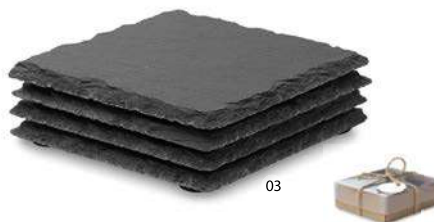

40

Glenavy MO6414

Bamboo Cheese set serving board with 2 serving knives and a fork. Size 37,5x17,5x1,5cm. Printtechnique Laser engraving

40

Bierpon MO9298 
Cork coaster round shape size $\varnothing 10 \times 0,5$ cm
Printtechnique Digital printing, S, B, L