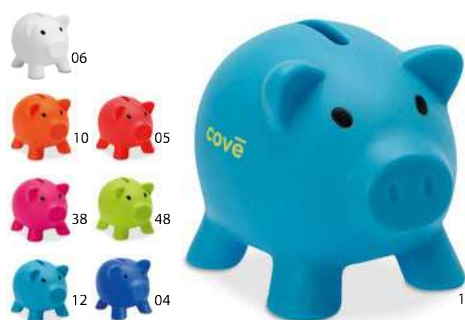

Softco MO8132

Piggy bank in PVC with ABS stopper on the bottom.
Size 9x7x7cm
Printtechnique Pad printing