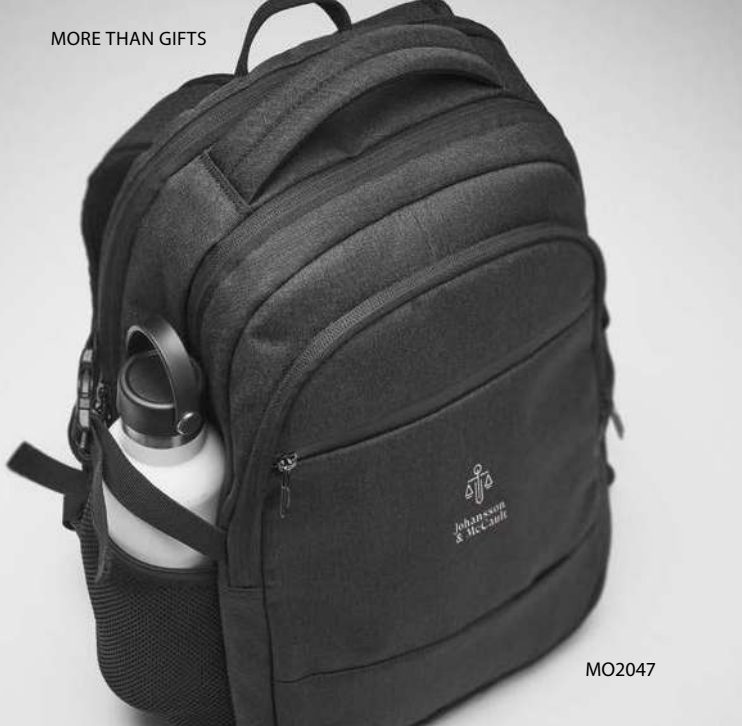

06

Euro Usb Charger A/C MO6883

SKROSS Euro USB Charger (AC). Euro 2-pole charger with 2 USB ports (Type-C and Type-A). Size 5,6x6,6cm Printtechnique Pad printing,DO1,DL

MORE THAN GIFTS

MO2047

MO6944

MO8780

MO6968