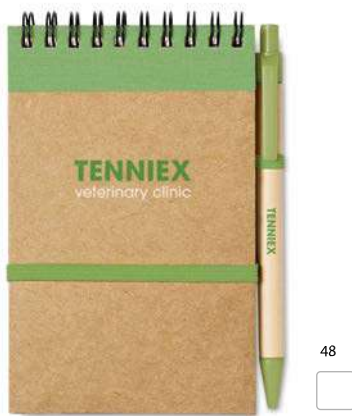

05

06

07

04

03

Musa MO6640

A5 notebook with hard recycled carton cover. Casebound. 200 lined recycled paper pages (100 sheets/80 gsm). recycled paper pages (80 sheets). Elastic closure strap and ribbon page-marker. Made in EU. Size 22x15,5x1.2. Printtechnique Pad printing, S, B, PD

Sonora Plus IT3775

Recycled paper notebook with matching pen. Twin-wire. 140 plain recycled paper pages (70 sheets). Matching push button ball pen in recycled carton and biodegradable plastic. Blue ink. Matching elastic pen holder. Size 13x18,5cm. Printtechnique Pad printing, S, DO1, DL, B, L