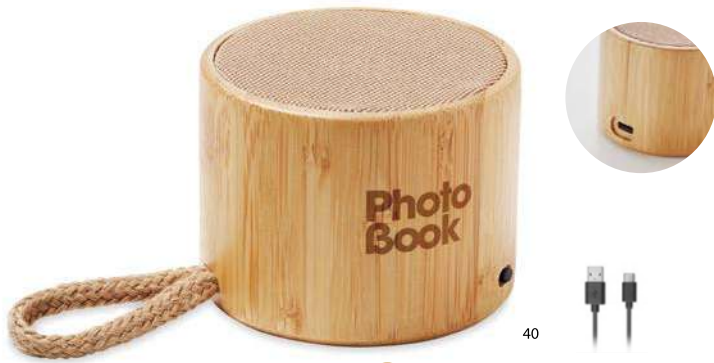

Cool MO6890

5.1 wireless speaker in ABS with bamboo casing, cotton on top and hanging loop. 1 Rechargeable Li-POL 300 mAh battery included. Includes an SD card port and an AUX/ USB cable. Output data: 3W, 3 Ohm and 5V. Playing time approx. 3h. Size Ø7,1x5,4cm Printtechnique Pad printing, L