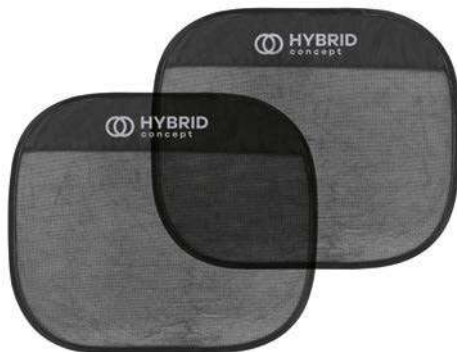

16

Carshade MO2233 ●

Foldable windscreen sun shade. Inner foam 2mm and inner PE alum foil. Size 61x14x4m. Printtechnique screen printing

03

Bayang MO6783

Windshield sun shade car umbrella in 190T pongee with 1 side silver UV (SPF50) lining. Manual operation. Size 109x140cm. Printtechnique screen printing, T1, TD

03

03

16

Sombra Light MO8675

Set of 2 car window shades made of polyester. Includes 2 suction cup holders. Perfect for both winter and summer to keep the weather at bay. This will keep your car cool during the summer by reflecting the sunlight away, and will keep the frost off your windshield when placed on the outside by offering a layer of protection. Size 64x36cm. Printtechnique sublimation

Sombie MO6929

Set of 2 self-adhesive car sun shades with UV coating (SPF50). Presented in a pouch. Size 61x7,5m. Printtechnique screen printing, T1, TD

Ombra Pouch MO8941

Foldable sun car visor in 170T polyester including pouch. Size 147x60cm. Printtechnique screen printing, T1, TD