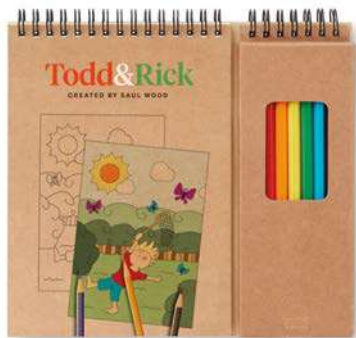

13

13

99

Colopad MO8769

Colouring set with 24 pages 6 of which have pictures for children to colour in and 18 blank pages. Includes 8 colouring pencils, 1 wooden sharpener and 20 colouring sheets. Size 21,5x18,5cm Printtechnique Screen printing

Folder2 Go MO8544

Children colouring set with 30 colouring sheets. Includes 6 colouring pencils, sharpener and eraser. Size 20x1,6x21cm Printtechnique Pad printing,S,DO1,DL

Recreation MO7389

Colouring set in clear box contains 8 wooden pencils and 20 paper drawings. Size 13,0x14,5x1,5cm Printtechnique Pad printing,PD

13

13

13

Little Vangogh MO9873

Colouring set with 6 coloured wooden pencils, 1 wooden sharpener and 20 colouring sheets. Size 9x7,5x1,5cm Printtechnique Pad printing,DL

Street MO8929

4 coloured chalk sticks. 25 mm diameter. Size 9,5x2,5x1,0cm Printtechnique Pad printing,PD,DO1,DL

Tamago MO6479

Set of 6 chalk eggs in a cardboard egg box. Size 15x10x7cm Printtechnique Pad printing,DO1,DL