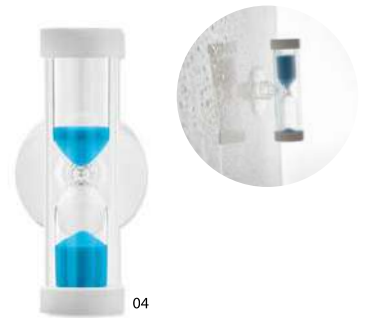

04

Ei MO6762

Wooden triple sand timer set with 3 different timers (approx. 1, 3 and 5 minutes)
Size 9x9,1x3m Printtechnique Pad printing,L

Bi MO6852

Wooden double sand timer set with 2 different timers (approx. 3 and 5 minutes)
Size 7,3x9x3m Printtechnique Pad printing,L

Ci MO6902

Wooden sand timer. Approx. 3 minutes
Size 4,5x9x3m Printtechnique Pad printing,L

Quickshower MO9211

3,5-4 minute shower sand timer with suction cup
Size Ø2,5x6m Printtechnique Pad printing,DO1,DL