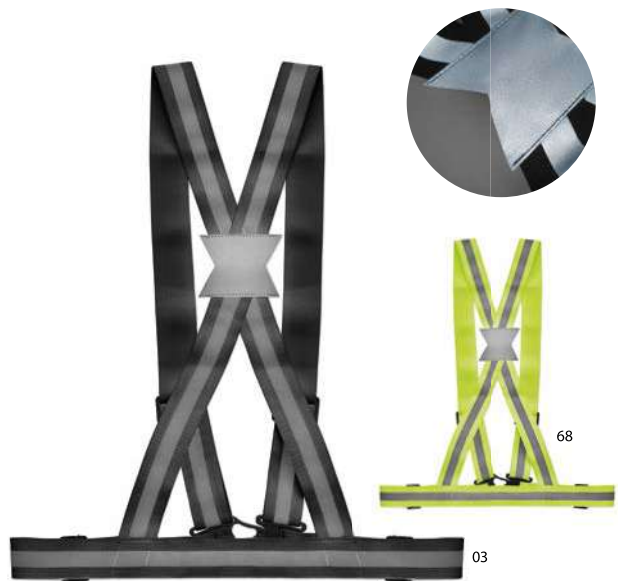

Allvisible MO6445

Adjustable 360° reflective body belt with silver stripes. For promotional use only. Size 51x52cm. Printtechnique: screen printing, DO1, DL, T1, TD