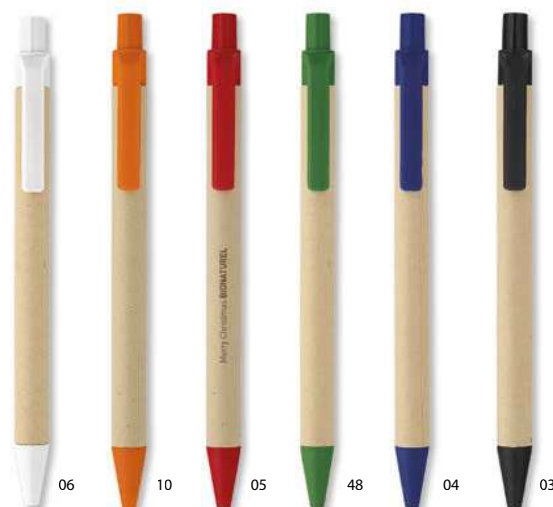

Cartoon IT3780

Push button ball pen with paper barrel and PLA parts (in 100% biodegradable corn). Blue ink. Size $\varnothing 1,1 \times 14$ cm. Printtechnique: Round screen printing, P,PD