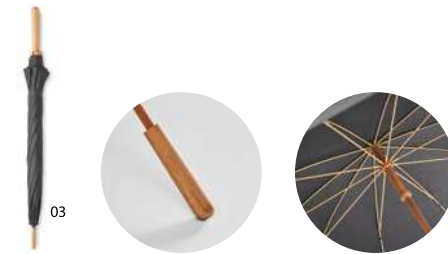

Tutendo MO6967

23.5 inch manual open windproof umbrella in 190T RPET pongee material with bamboo shaft, tips and handle. Fibre-glass ribs. Manual closure. Size $\varnothing 104 \times 89$ cm Printtechnique screen printing, T1, TD