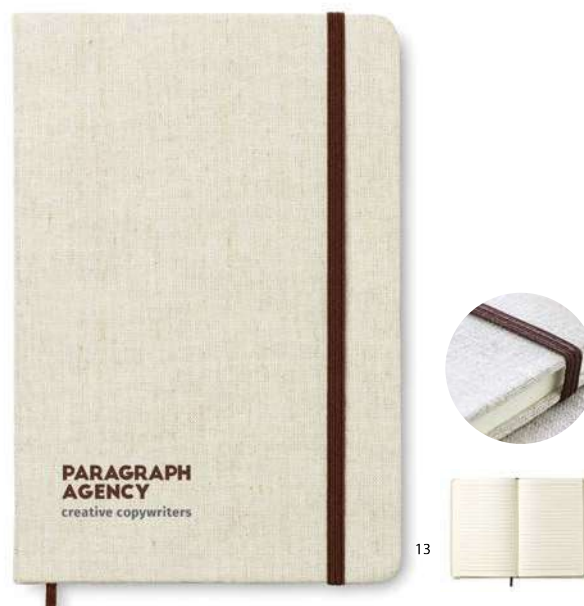

Grow

MO6689

A5 notebook with sustainable hard paper cover. Casebound. 184 lined pages (92 sheets) in recycled paper. Cotton page-marker. Includes sowing seeds. Made in EU. Size 13,4x21,3cm. Printtechnique: Screen printing, T1, DO1, DL, B

Rundo +

MO6930

A6 notebook with hard canvas cover. Casebound. 192 lined pages (96 sheets). Contrasting elastic closure strap and ribbon page marker. Size 10,5x14,5cm. Printtechnique: Screen printing, T1, TD