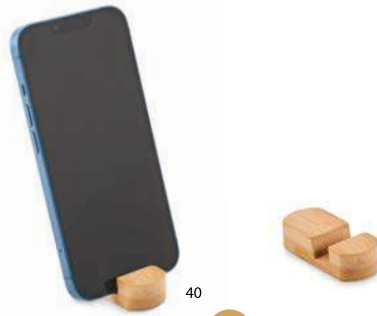

14

Drop Ring MO9445

Phone holder with ring in matt zinc alloy. 3M sticker on back. Size 3x3,5m. Printtechnique: Pad printing, L, DO1

03

Foldhold MO6243

Foldable smartphone or tablet holder in ABS material and base with anti slip. Allows the user to adjust the device for ideal viewing angle. Size 11x7,2x2,5m. Printtechnique: Pad printing, DO1, DL